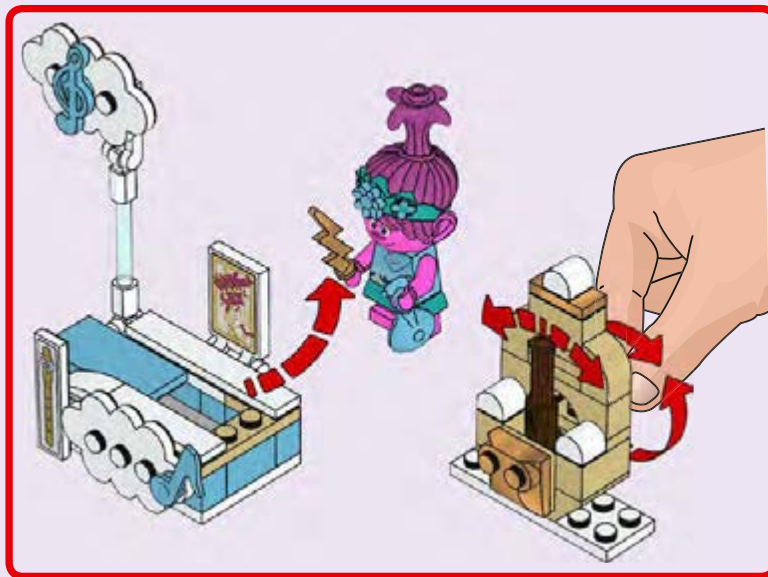

1x

34

58

35

LEGO.com/apps

ManagerExcellentCrocodile

KingYummyCheetah

PrincessBossyRooster