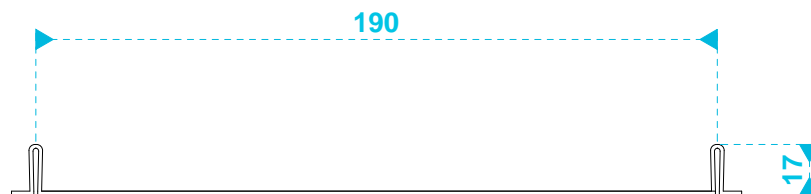

model name

tile rail and rail spacer

product type

installation rails

file modification date

2018 - 08 - 06

unit of measurement

mm

page

2 / 2