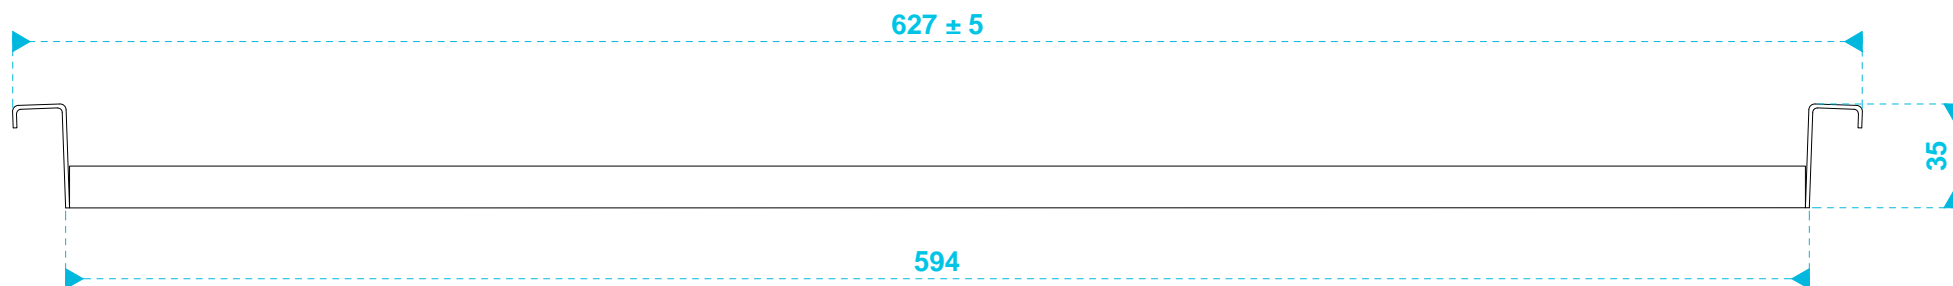

model name

CM20DTS

product type

built-in loudspeaker

file modification date

2018 - 08 - 06

unit of measurement

mm

page

1 / 2

model name

tile rail and rail spacer

product type

installation rails

file modification date

2018 - 08 - 06

unit of measurement

mm

page

2 / 2